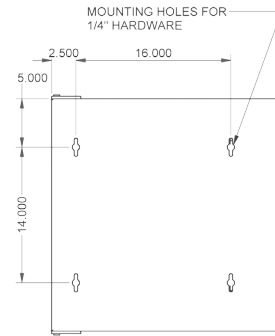

FAN KNOCKOUTS FOR
7217WS ASSEMBLY LOCATED
ON TOP AND BOTTOM

DIA. 1/2" - 13 THREADS
TOP AND BOTTOM
5 PLACES

TOP VIEW

FRONT VIEW
(without Door)

FRONT VIEW
(with Door)

RIGHT SIDE VIEW

BACK VIEW

BOTTOM VIEW

Part Number	Height	Width	Depth	RU
ME-1100WMD-2432	24"	24"	32.13"	11
ME-1800WMD-2432	36"	24"	32.13"	18
ME-2500WMD-2432	48"	24"	32.13"	25