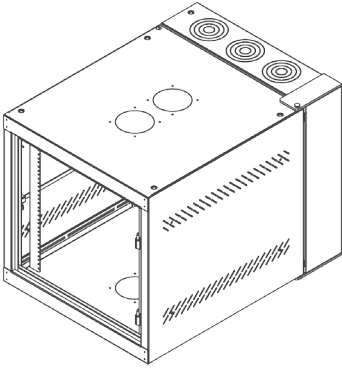

Methode's CTI line of Wall Mount (Deep) Enclosures feature increased depth and weight capacity to accommodate servers and larger pieces of equipment. The Wall Mounts are designed to offer user convenience, but are still able to be configured with accessories (shelves, dust kits, power strips) to accommodate a variety of equipment.

Wall Mount (Deep) Enclosures have the following weight capacities:

1100WMD, 11 RU, 250 lbs.

1800WMD, 18 RU, 300 lbs.

2500WMD, 25 RU, 350 lbs.

ME WALL MOUNT (DEEP) ENCLOSURES

Construction

- Three "piece" sectional design
- Center swing section to allow access to back of equipment
- Reversible mounting for right or left hand swing

Cable Management

- 1 – 4" conduit knockouts on top and bottom of rear section
- 1 – 4" conduit knockouts on center of rear section
- A variety of 19" cable organizers (optional)

Cooling and Power

- Knockouts on top and bottom to accept fan assembly
- Vented sides to allow natural airflow
- 19" rack mount power strips (optional)

For more information on accessories for this product, please contact your Methode/CTI representative.

ME WALL MOUNT (DEEP) ENCLOSURES

ISO COLLAPSED
(without Door)

ISO EXPLODED
(with Door)

1", 2", 3", AND 4"
REAR SECTION NOMINAL
CONCENTRIC CONDUIT
KNOCKOUT