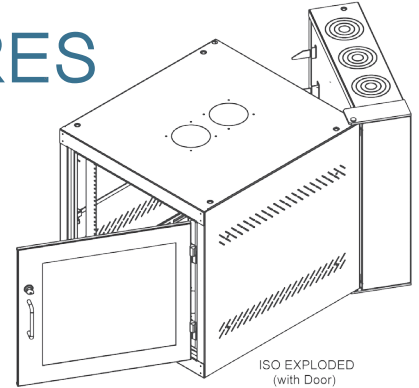

Methode's CTI line of Wall Mount (Deep) Enclosures feature increased depth and weight capacity to accommodate servers and larger pieces of equipment. The Wall Mounts are designed to offer user convenience, but are still able to be configured with accessories (shelves, dust kits, power strips) to accommodate a variety of equipment.

Wall Mount (Deep) Enclosures have the following weight capacities:

1100WMD, 11 RU, 250 lbs.

1800WMD, 18 RU, 300 lbs.

2500WMD, 25 RU, 350 lbs.

ME WALL MOUNT (DEEP) ENCLOSURES

Construction

- Three "piece" sectional design
- Center swing section to allow access to back of equipment
- Reversible mounting for right or left hand swing

Cable Management

- 1 – 4" conduit knockouts on top and bottom of rear section
- 1 – 4" conduit knockouts on center of rear section
- A variety of 19" cable organizers (optional)

Cooling and Power

- Knockouts on top and bottom to accept fan assembly
- Vented sides to allow natural airflow
- 19" rack mount power strips (optional)

For more information on accessories for this product, please contact your Methode/CTI representative.

ME WALL MOUNT (DEEP) ENCLOSURES

ISO COLLAPSED
(without Door)

ISO EXPLODED
(with Door)

1", 2", 3", AND 4"
REAR SECTION NOMINAL
CONCENTRIC CONDUIT
KNOCKOUT