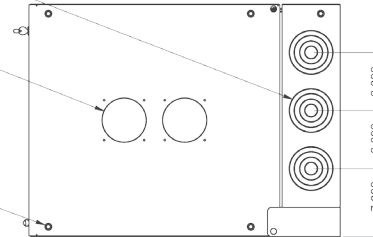

For more information on accessories for this product, please contact your Methode/CTI representative.

ME WALL MOUNT (DEEP) ENCLOSURES

ISO COLLAPSED
(without Door)

ISO EXPLODED
(with Door)

1", 2", 3", AND 4"
REAR SECTION NOMINAL
CONCENTRIC CONDUIT
KNOCKOUT

FAN KNOCKOUTS FOR
7217WS ASSEMBLY LOCATED
ON TOP AND BOTTOM

DIA. 1/2" - 13 THREADS
TOP AND BOTTOM
5 PLACES

TOP VIEW

FRONT VIEW
(without Door)

FRONT VIEW
(with Door)

RIGHT SIDE VIEW

BACK VIEW

BOTTOM VIEW