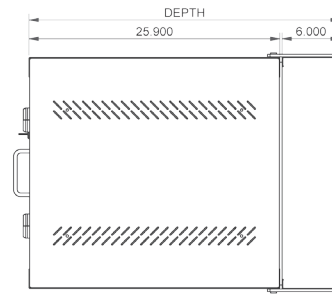

FAN KNOCKOUTS FOR
7217WS ASSEMBLY LOCATED
ON TOP AND BOTTOM

DIA. 1/2" - 13 THREADS
TOP AND BOTTOM
5 PLACES

TOP VIEW

FRONT VIEW
(without Door)

FRONT VIEW
(with Door)

RIGHT SIDE VIEW

BACK VIEW

BOTTOM VIEW

Part Number	Height	Width	Depth	RU
ME-1100WMD-2432	24"	24"	32.13"	11
ME-1800WMD-2432	36"	24"	32.13"	18
ME-2500WMD-2432	48"	24"	32.13"	25