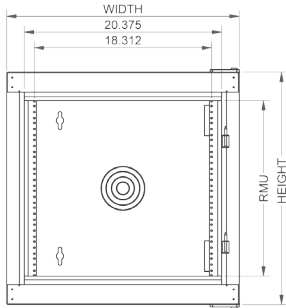

FAN KNOCKOUTS FOR
7217WS ASSEMBLY LOCATED
ON TOP AND BOTTOM

DIA. 1/2" - 13 THREADS
TOP AND BOTTOM
5 PLACES

TOP VIEW

FRONT VIEW
(without Door)

FRONT VIEW
(with Door)

RIGHT SIDE VIEW

BACK VIEW

BOTTOM VIEW

Part Number	Height	Width	Depth	RU
ME-1100WMD-2432	24"	24"	32.13"	11
ME-1800WMD-2432	36"	24"	32.13"	18
ME-2500WMD-2432	48"	24"	32.13"	25